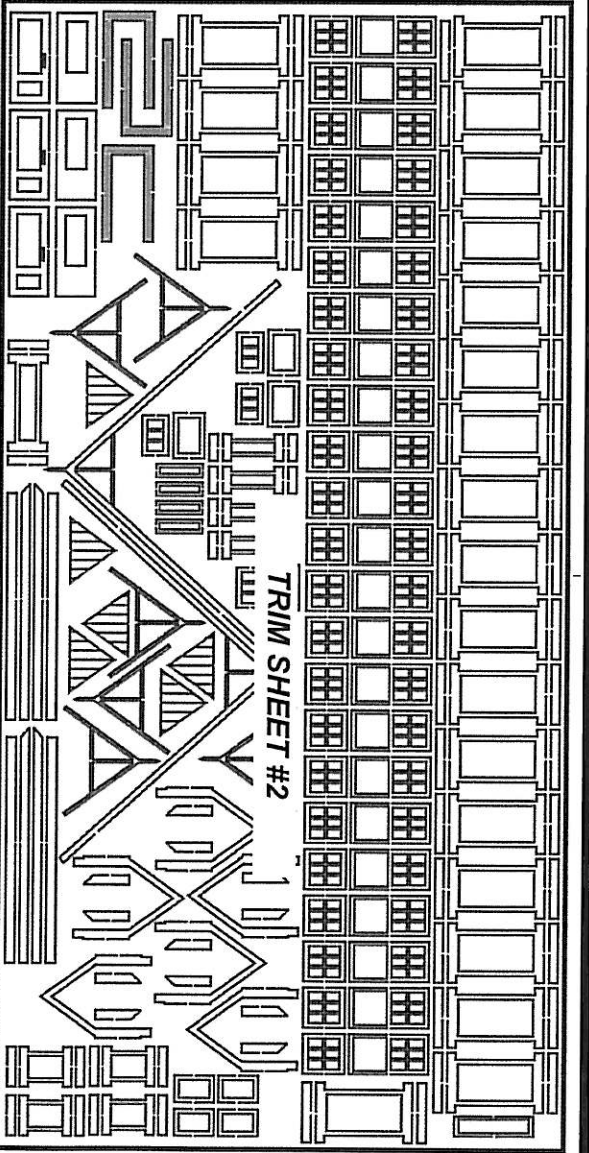

LASER-ART STRUCTURES by BRANCHLINE TRAINS

We will be happy to replace any damaged or missing parts. Please contact our customer service department at (860) 289-8296. Please be sure to reference the kit number and these part descriptions when asking for replacement parts.