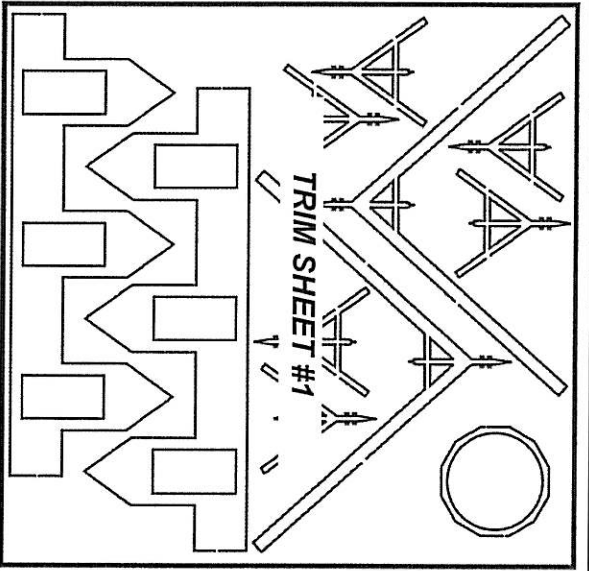

LASER-ART STRUCTURES by BRANCHLINE TRAINS

We will be happy to replace any damaged or missing parts. Please contact our customer service department at (860) 289-8296. Please be sure to reference the kit number and these part descriptions when asking for replacement parts.