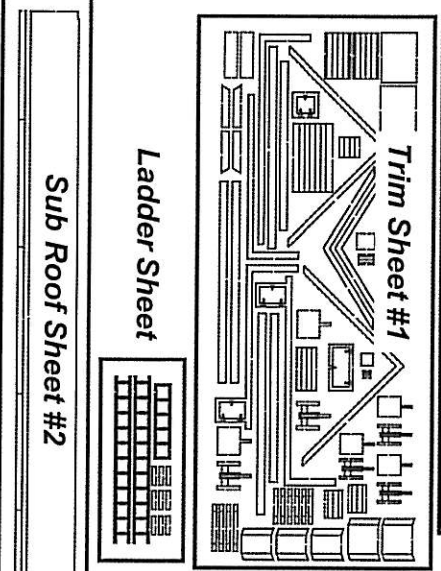

LASER-ART STRUCTURES by BRANCHLINE TRAINS

**E.G. GROSSBY
AND
GOAL SONS GRAIN**
**E.C. GROSSBY
AND
GOAL SONS GRAIN**
Decal Sheet
**LEWIS AND
GOAL SONS GRAIN**

We will replace any damaged or missing parts. Please contact our customer service department at: (860) 289-8296. Please be sure to reference the kit number and these part descriptions.