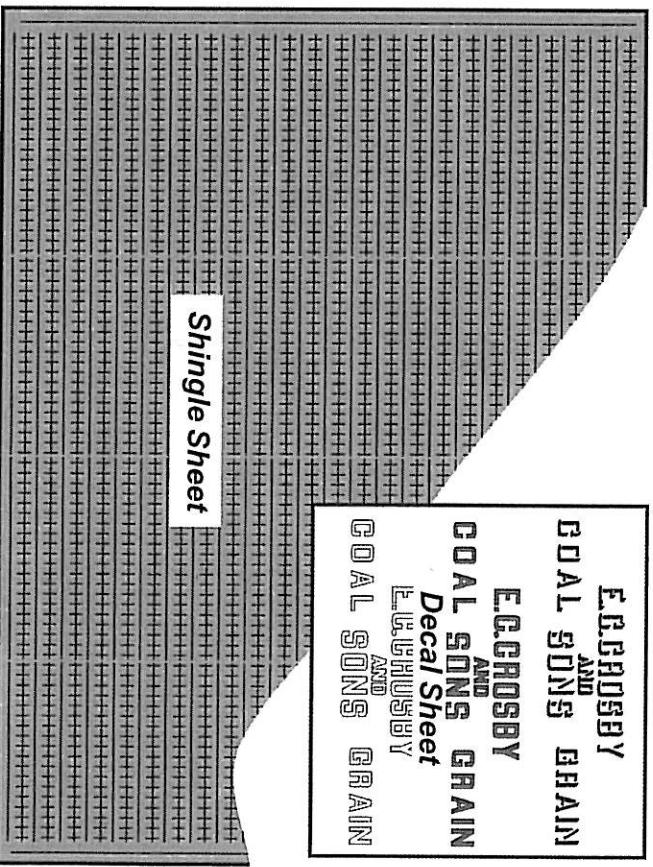

LASER-ART STRUCTURES by BRANCHLINE TRAINS

**E.G. GROSSBY
AND
GOAL SONS GRAIN**
**E.C. GROSSBY
AND
GOAL SONS GRAIN**
Decal Sheet
**LEWIS AND
GOAL SONS GRAIN**

We will replace any damaged or missing parts. Please contact our customer service department at: (860) 289-8296. Please be sure to reference the kit number and these part descriptions.