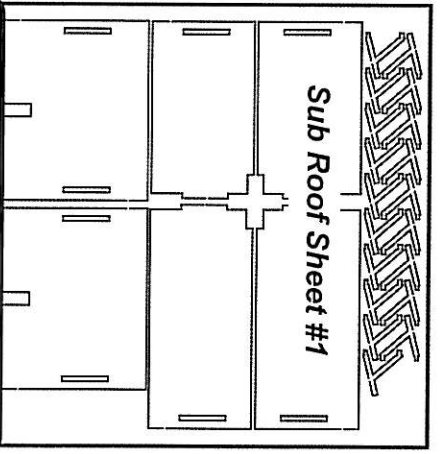

LASER-ART STRUCTURES by BRANCHLINE TRAINS

**E.G. GROSSBY
AND
GOAL SONS GRAIN**
**E.C. GROSSBY
AND
GOAL SONS GRAIN**
Decal Sheet
**LEWIS AND
GOAL SONS GRAIN**

We will replace any damaged or missing parts. Please contact our customer service department at: (860) 289-8296. Please be sure to reference the kit number and these part descriptions.