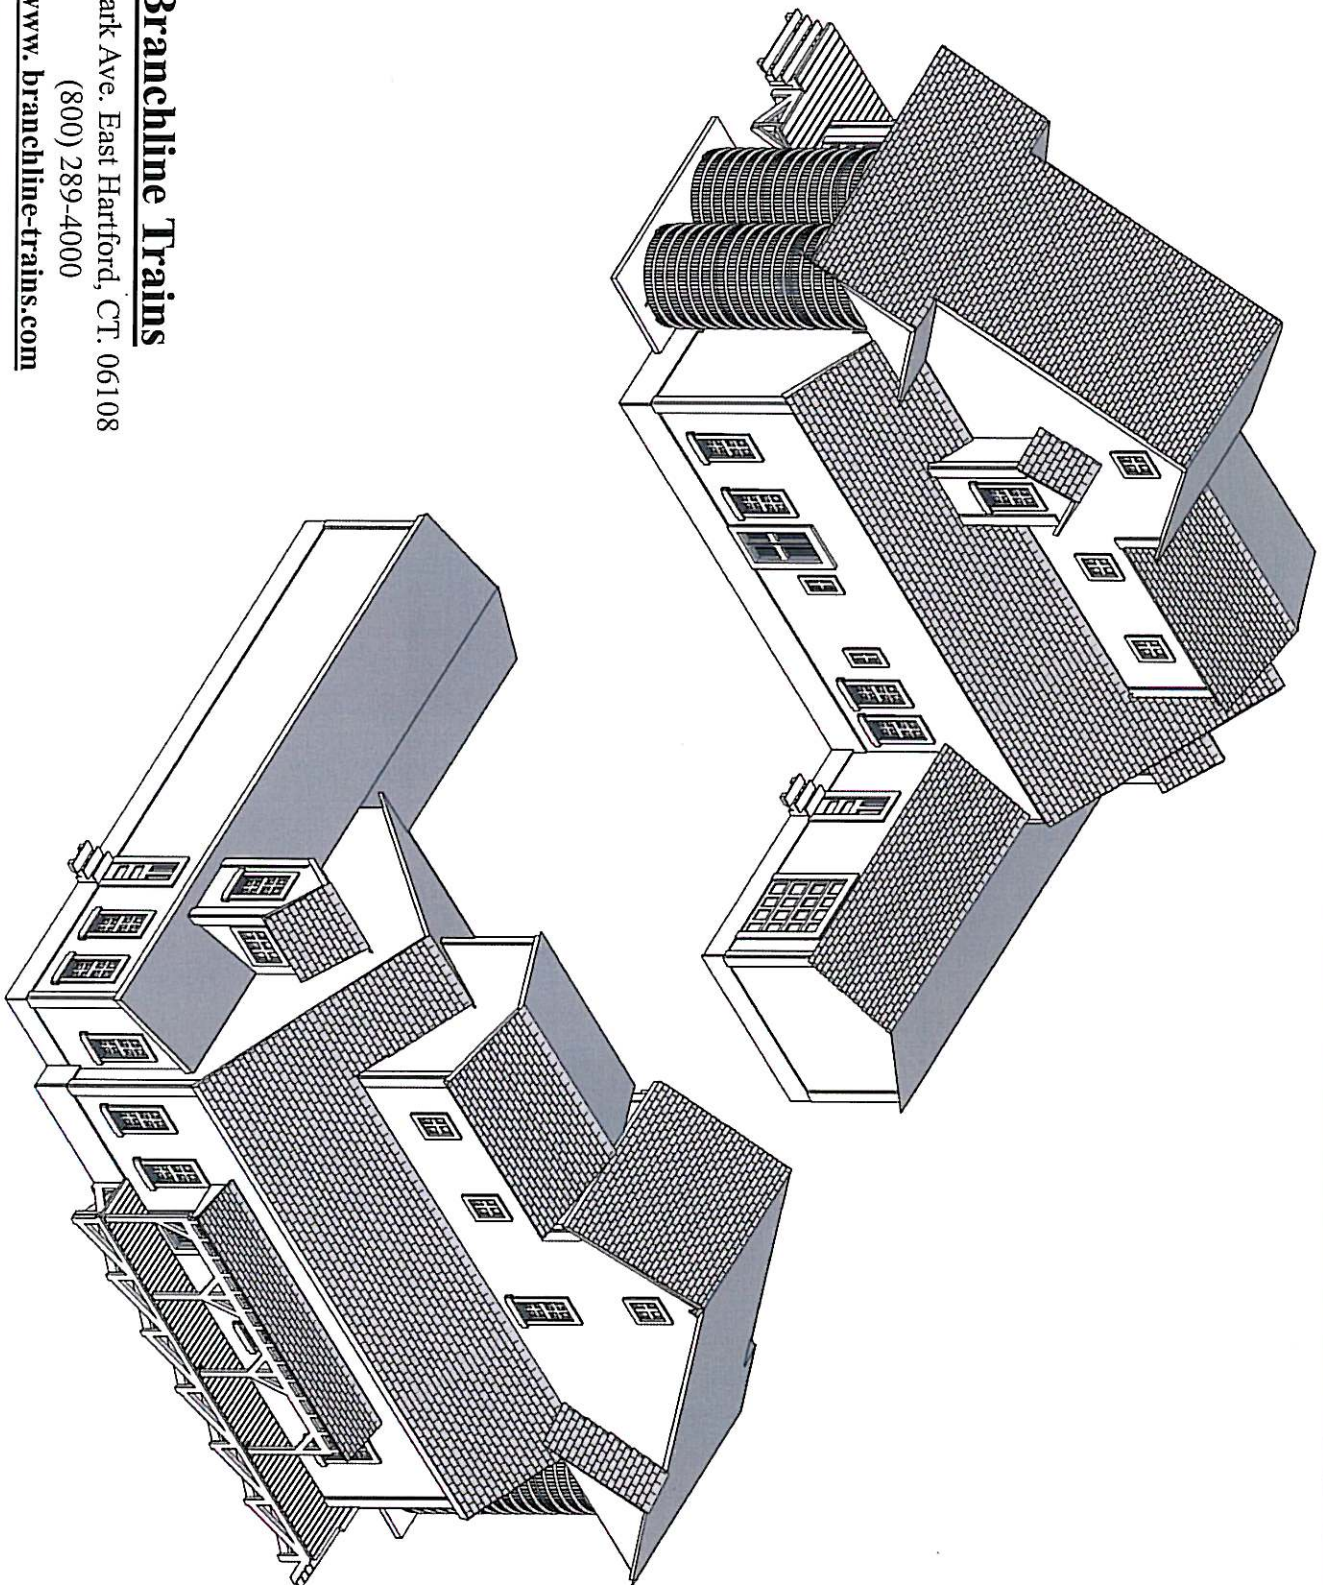

LASER-ART STRUCTURES by BRANCHLINE TRAINS

Branchline Trains

333 Park Ave. East Hartford, CT. 06108
(800) 289-4000

www.branchline-trains.com