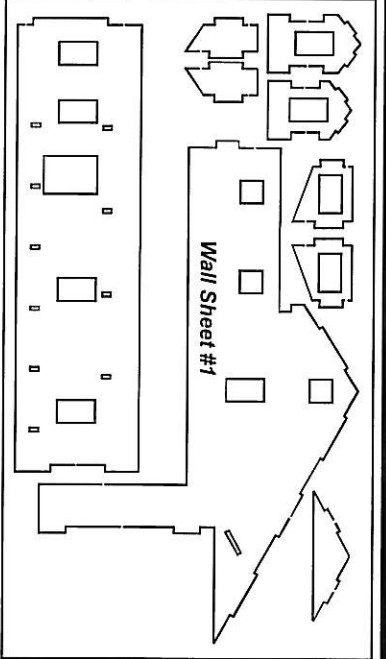

LASER-ART STRUCTURES by BRANCHLINE TRAINS

We will be happy to replace any damaged or missing parts. Please contact our customer service department at (800) 289-4000 ext 242.