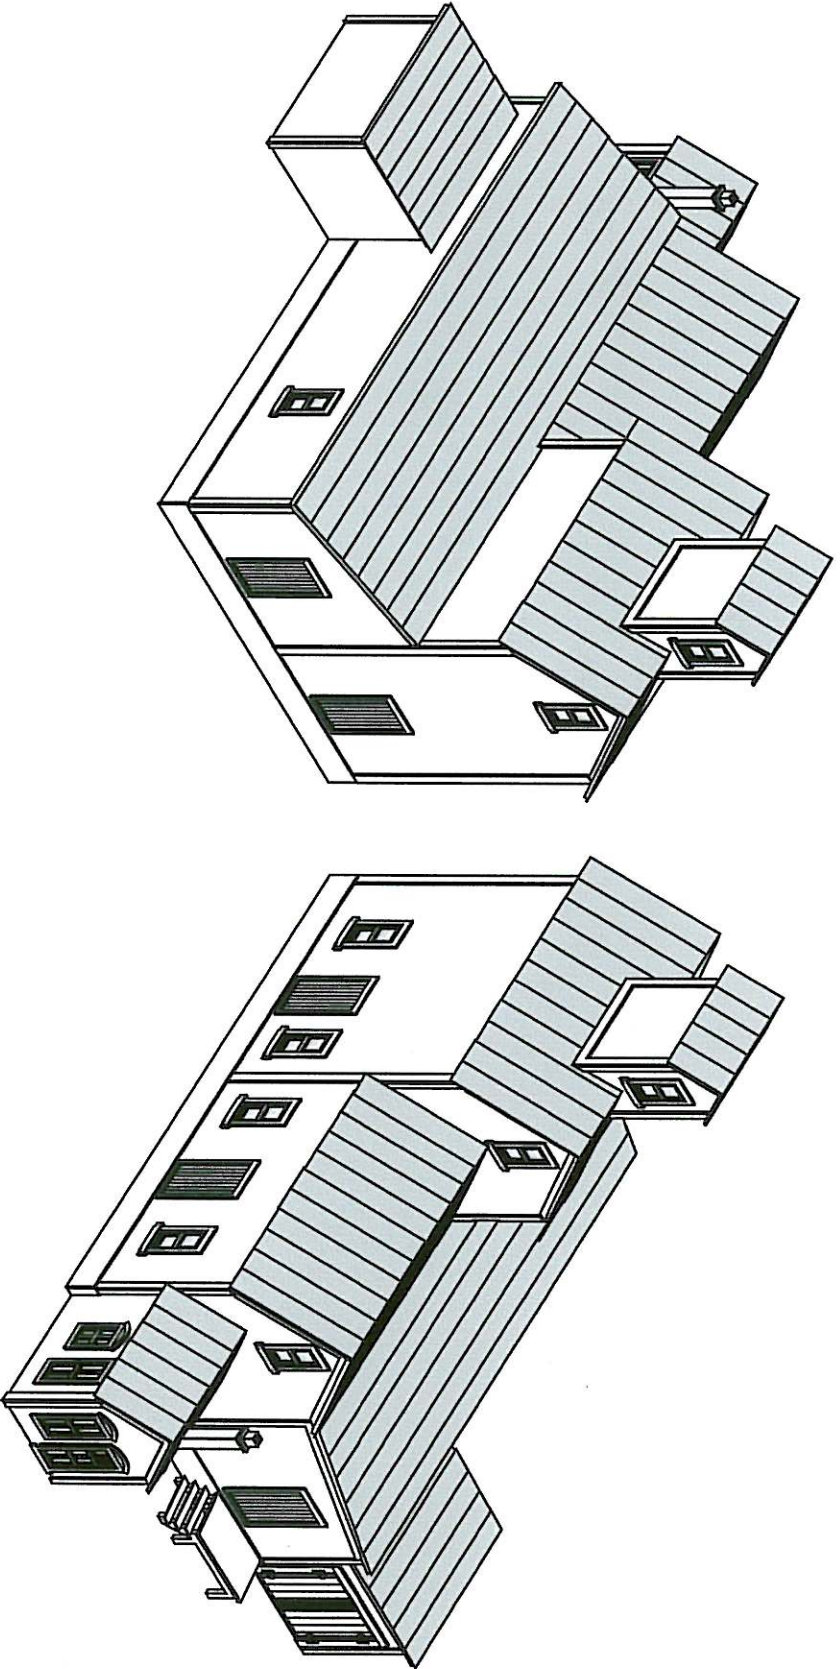

LASER-ART STRUCTURES by BRANCHLINE TRAINS

Branchline Trains

333 Park Ave. East Hartford, CT. 06108

(800) 289-4000

www.branchline-trains.com