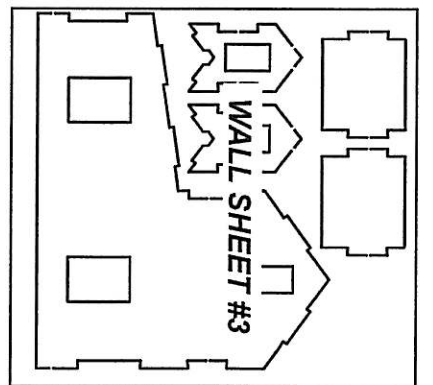

LASER-ART STRUCTURES by BRANCHLINE TRAINS

We will be happy to replace any damaged or missing parts. Please contact our customer service department at (800) 289-4000 ext 242. Please be sure to reference the kit number and these part descriptions when asking for replacement parts.