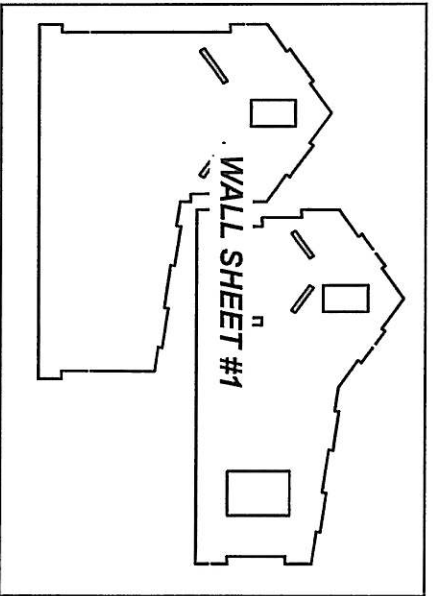

LASER-ART STRUCTURES by BRANCHLINE TRAINS

We will be happy to replace any damaged or missing parts. Please contact our customer service department at (800) 289-4000 ext 242. Please be sure to reference the kit number and these part descriptions when asking for replacement parts.