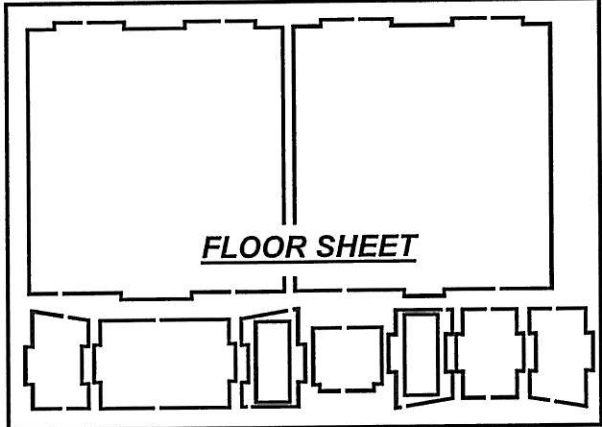

LASER-ART STRUCTURES by BRANCHLINE TRAINS

We will be happy to replace any damaged or missing parts. Please contact our customer service department at (800) 289-4000 ext 242.

Please be sure to reference the kit number and these part descriptions when asking for replacement parts.