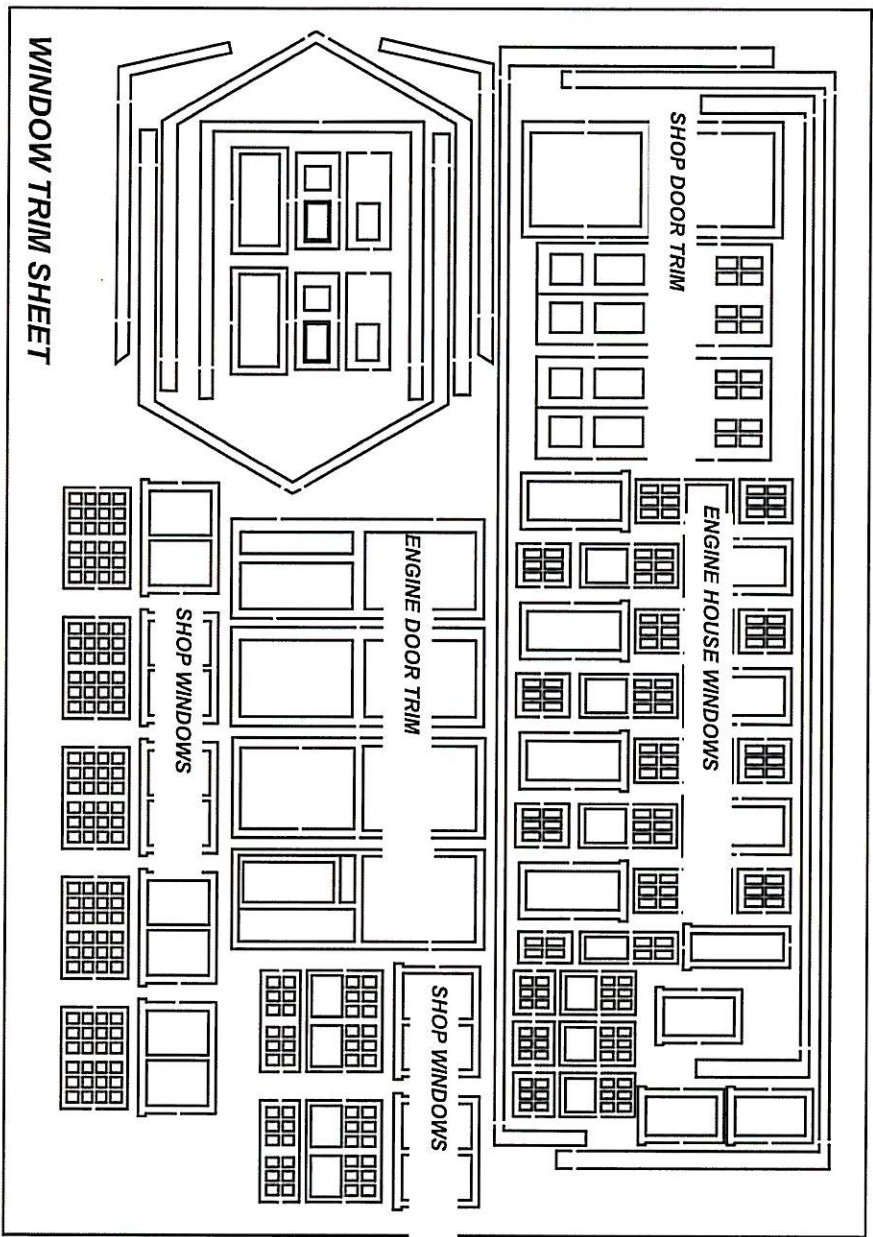

LASER-ART STRUCTURES by BRANCHLINE TRAINS

We will be happy to replace any damaged or missing parts. Please contact our customer service department at (800) 289-4000 ext 201. Please be sure to reference these part descriptions when asking for replacement parts.