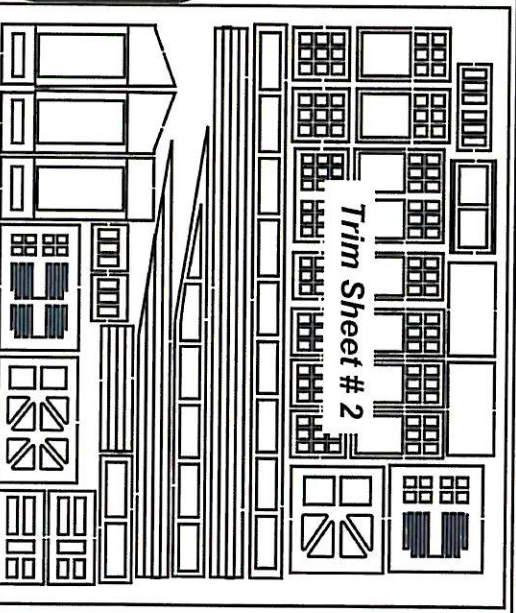

LASER-ART STRUCTURES by BRANCHLINE TRAINS

We will replace any damaged or missing parts. Please contact our customer service department at: (800) 289-4000 ext 242. Please be sure to reference the kit number and these part descriptions when asking for replacement parts.