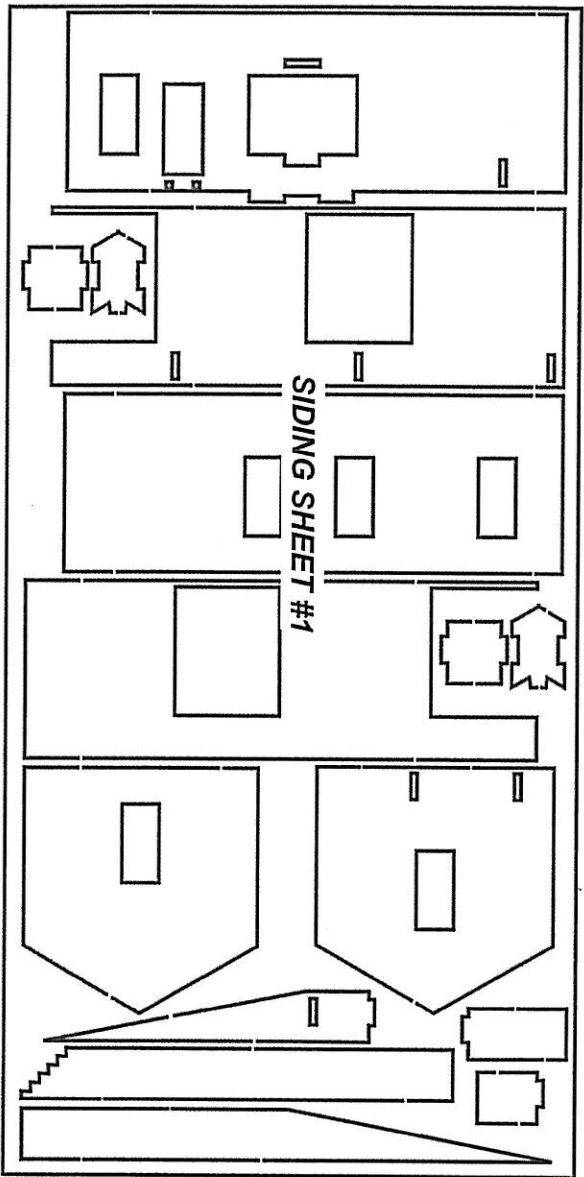

LASER-ART STRUCTURES by BRANCHLINE TRAINS

We will be happy to replace any damaged or missing parts. Please contact our customer service department at:
 (800) 289-4000 ext 242.
 Please be sure to reference the kit number and these part descriptions when asking for replacement parts.