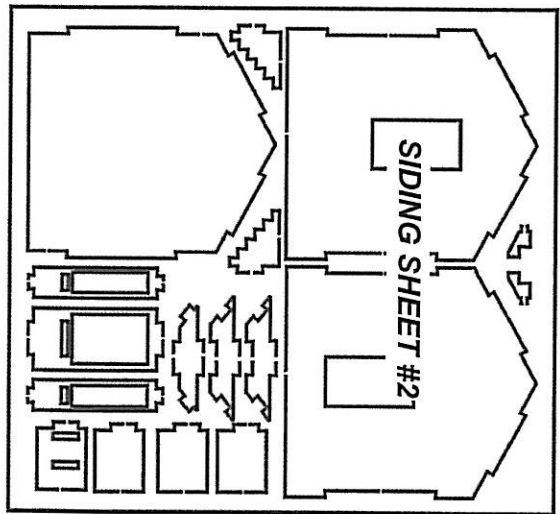

LASER-ART STRUCTURES by BRANCHLINE TRAINS

We will be happy to replace any damaged or missing parts. Please contact our customer service department at:
 (800) 289-4000 ext 242.
 Please be sure to reference the kit number and these part descriptions when asking for replacement parts.