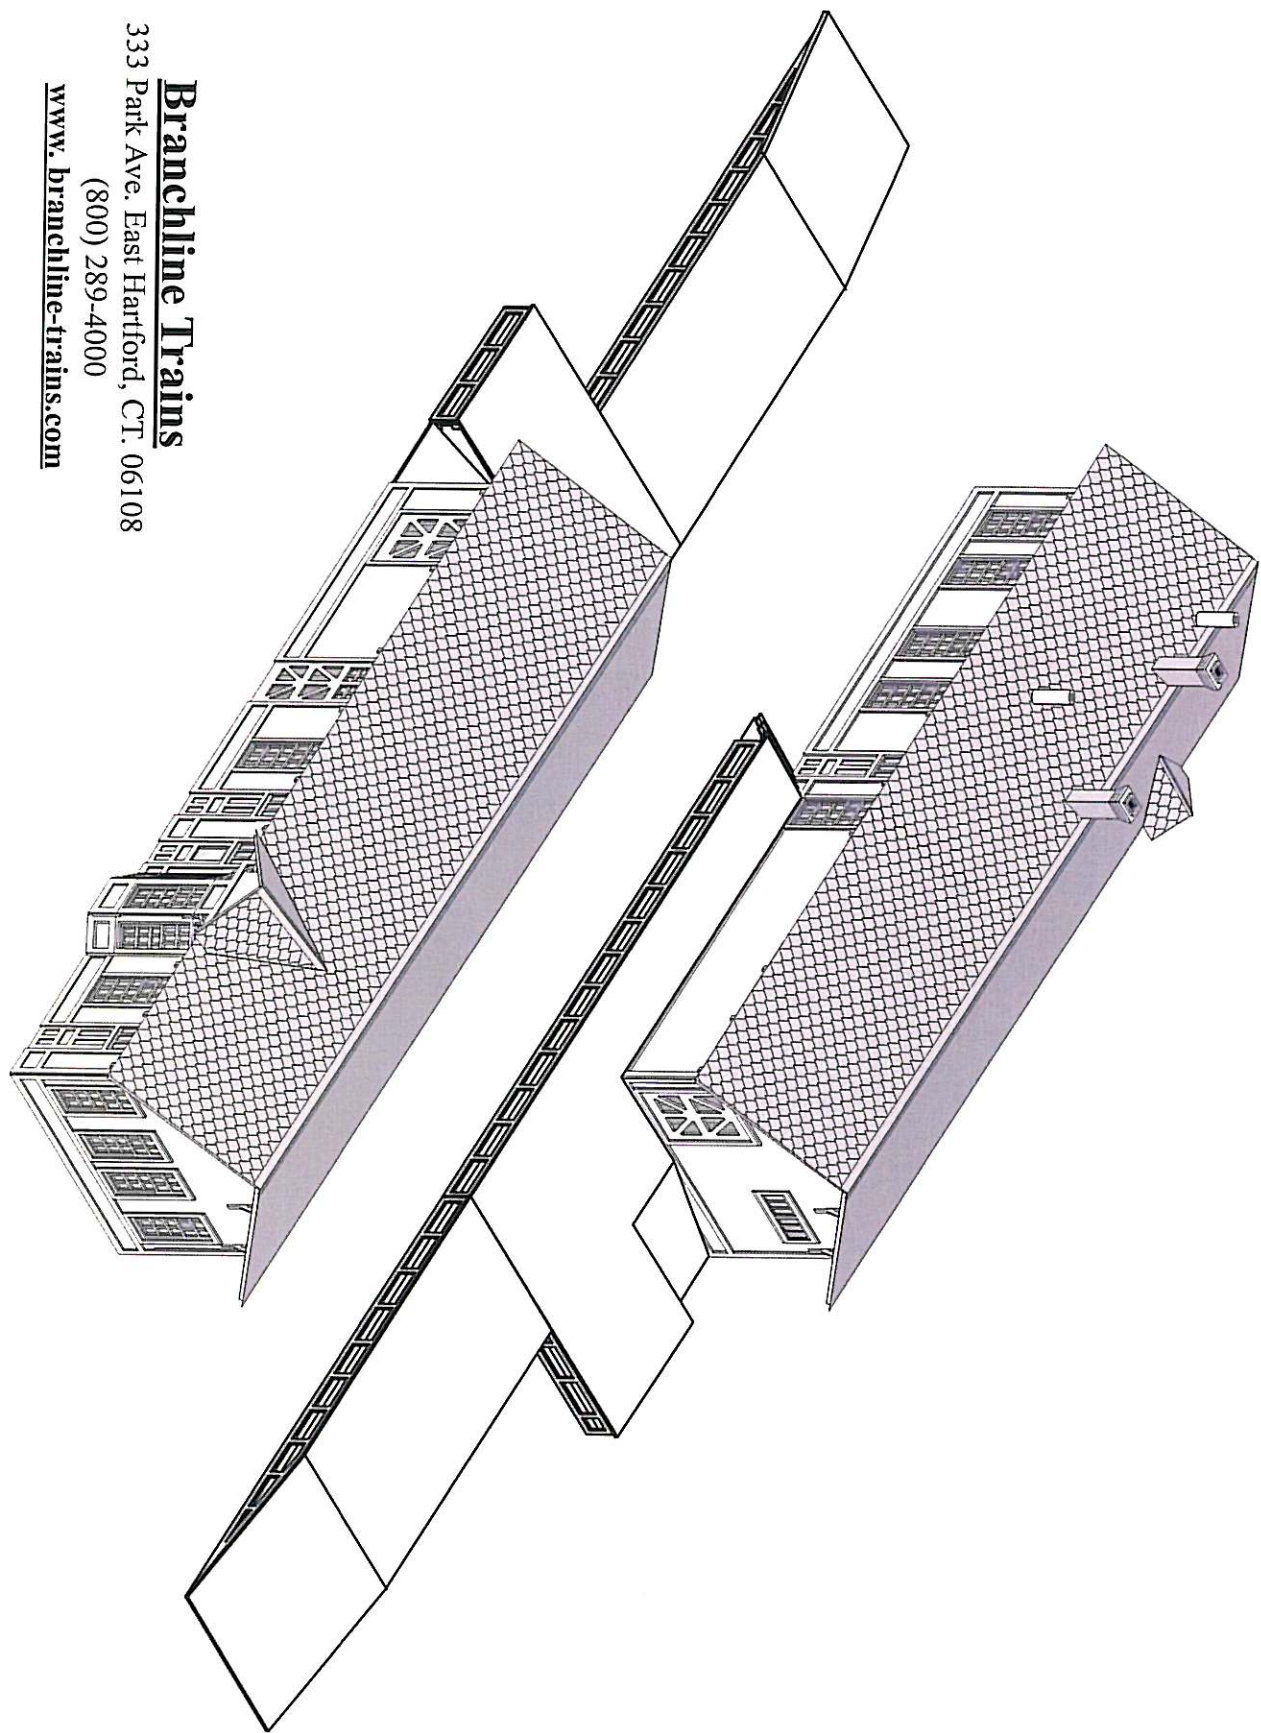

LASER-ART STRUCTURES by BRANCHLINE TRAINS

**Branchline Trains**

333 Park Ave. East Hartford, CT. 06108

(800) 289-4000

[www.branchline-trains.com](http://www.branchline-trains.com)