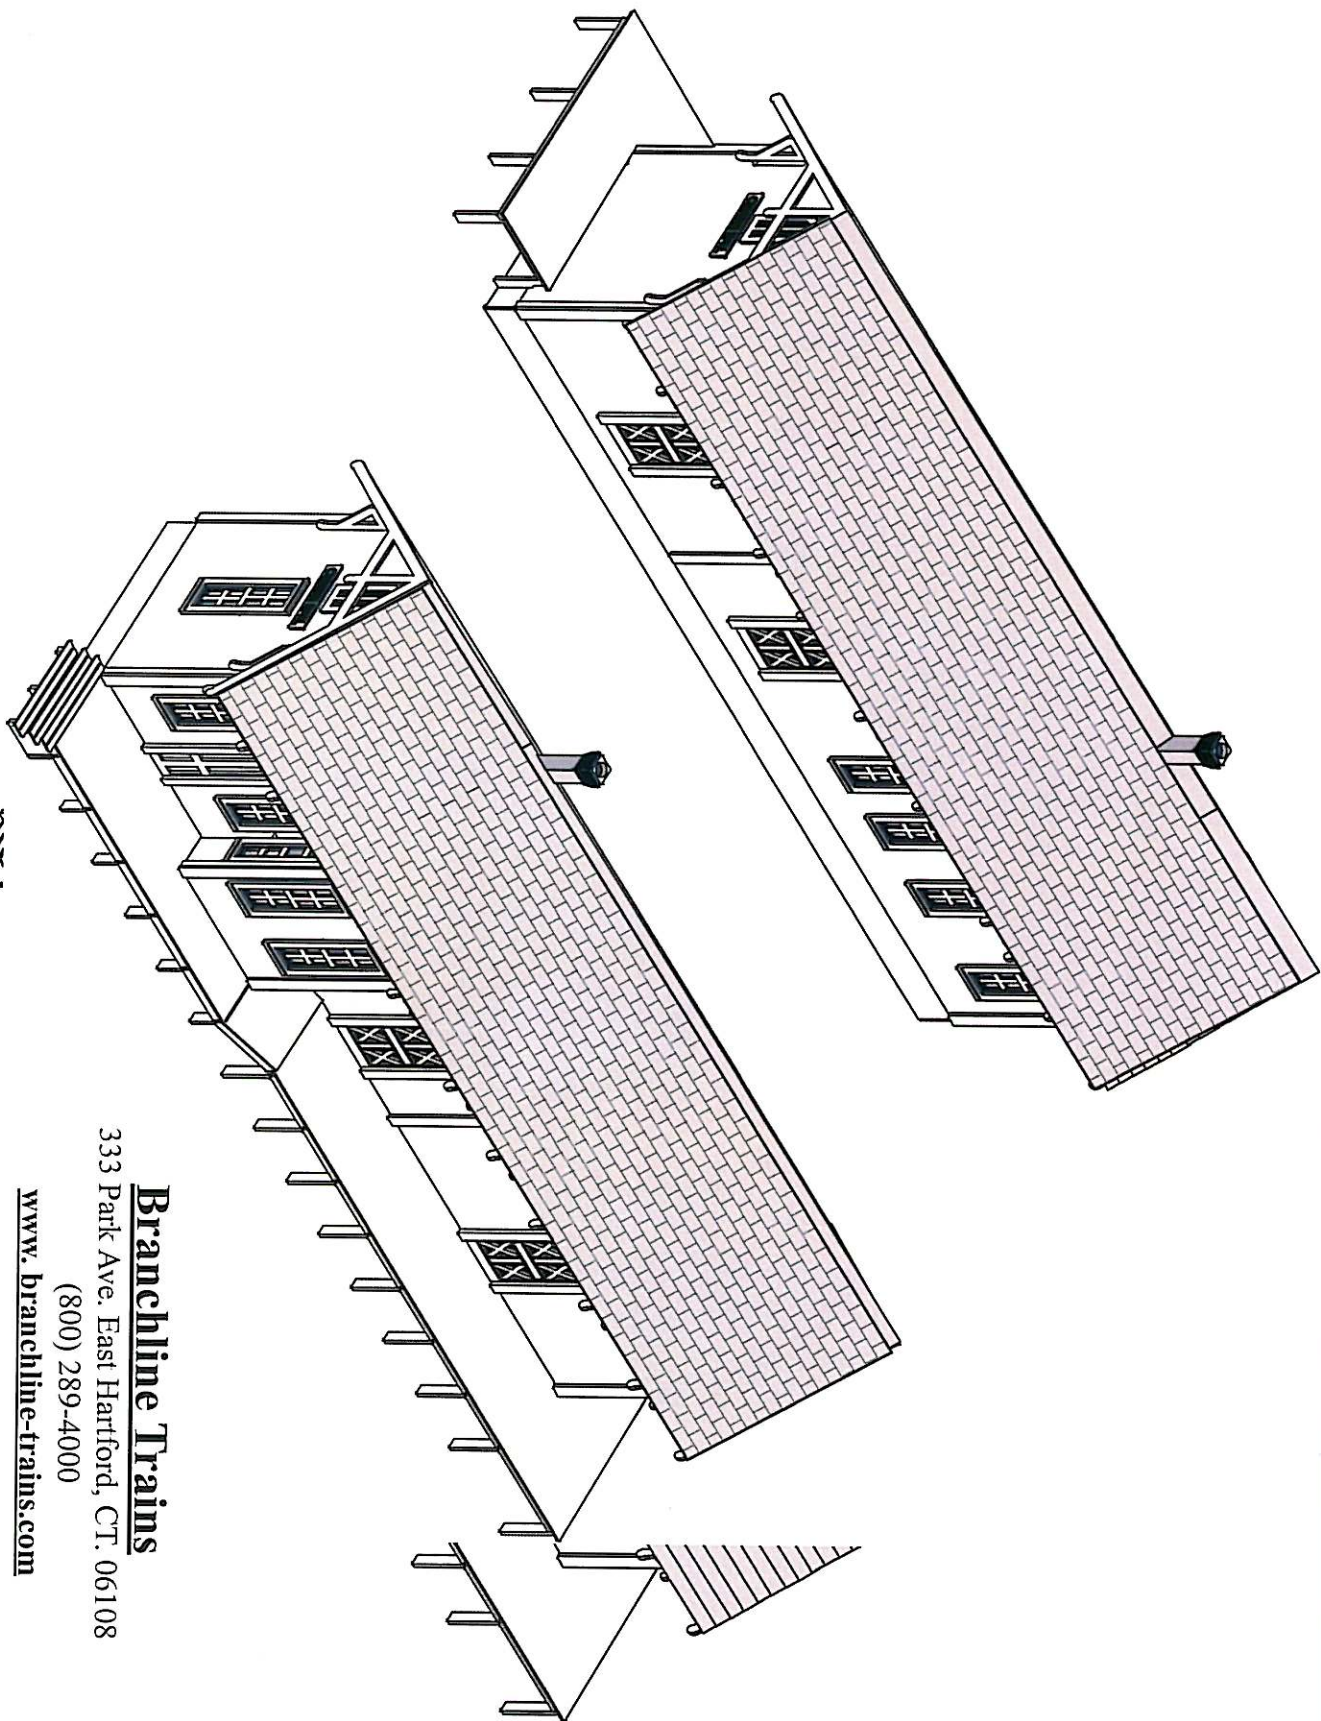

LASER-ART STRUCTURES by BRANCHLINE TRAINS

Branchline Trains

333 Park Ave. East Hartford, CT. 06108
(800) 289-4000

www.branchline-trains.com