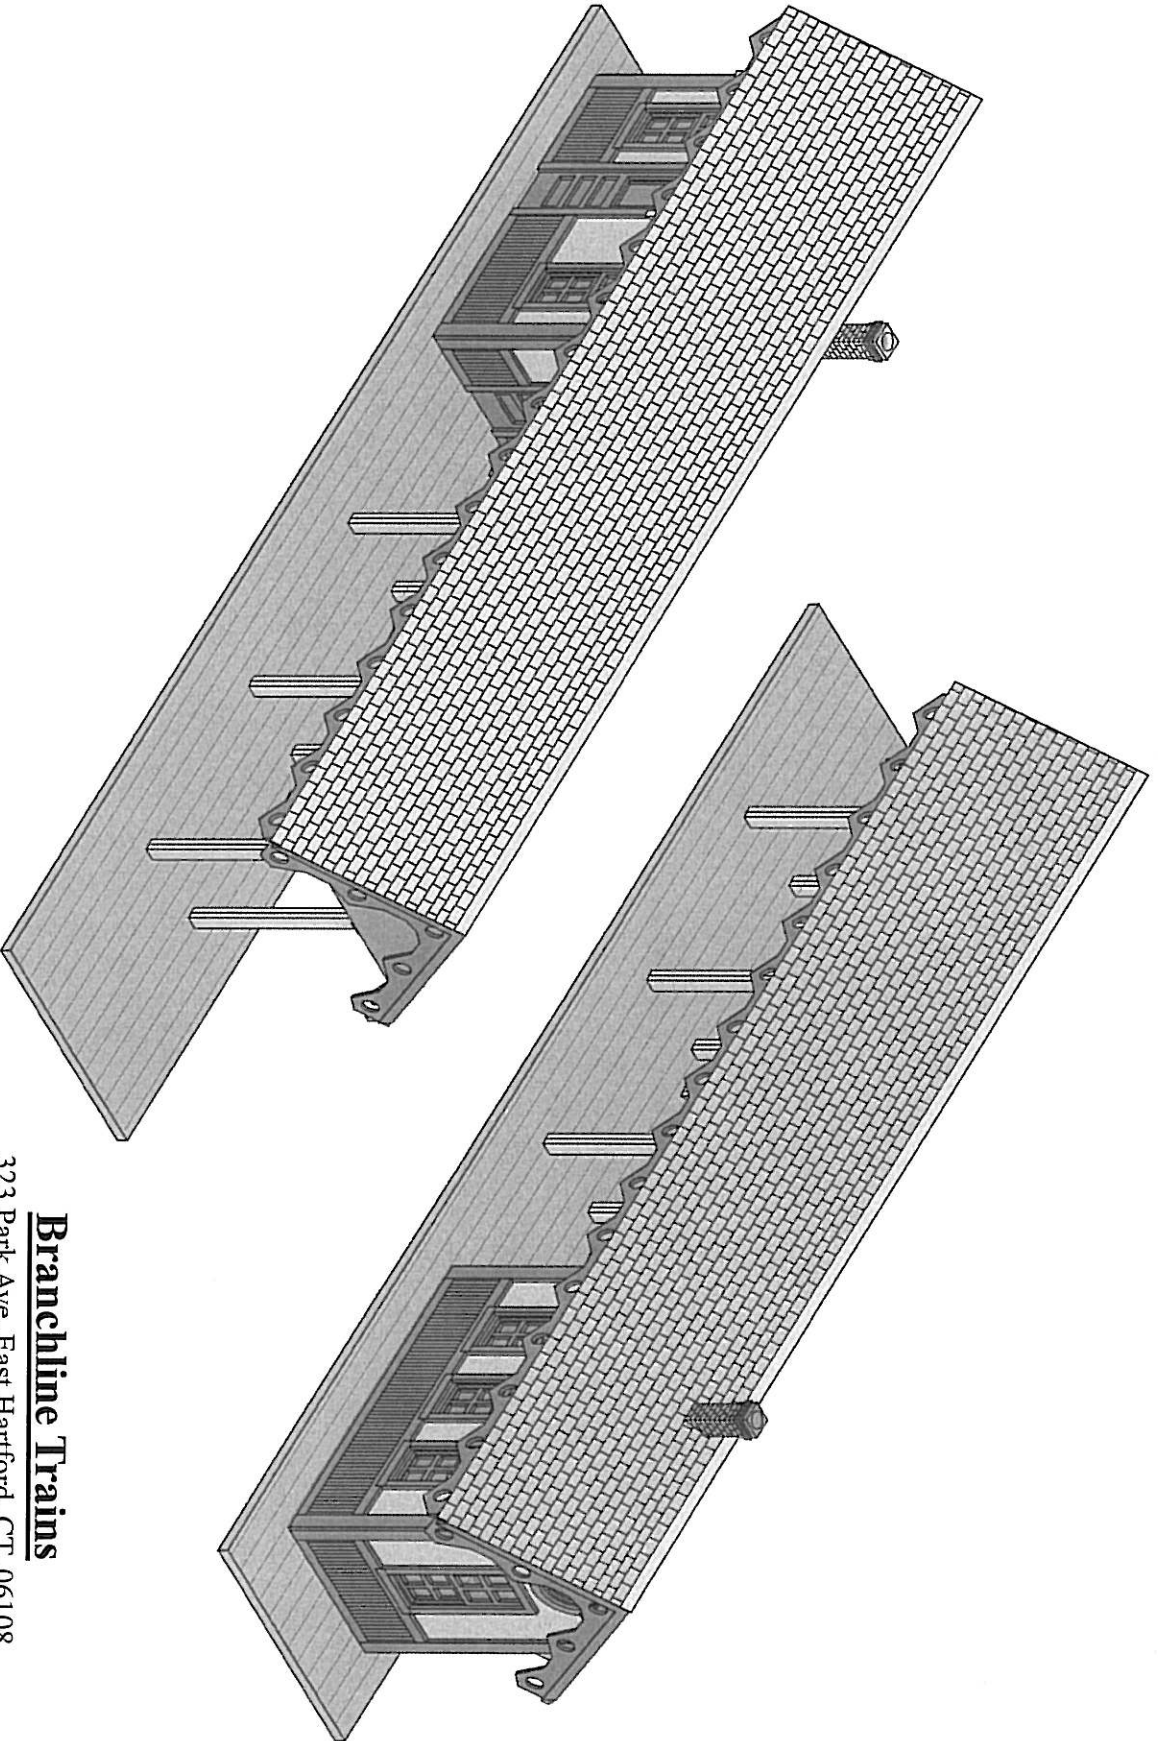

LASER-ART STRUCTURES by BRANCHLINE TRAINS

**Branchline Trains**

323 Park Ave. East Hartford, CT. 06108  
(860) 289-8296  
[www.branchline-trains.com](http://www.branchline-trains.com)