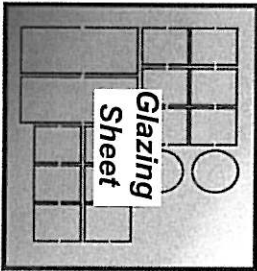

LASER-ART STRUCTURES by BRANCHLINE TRAINS

We will replace any damaged or missing parts. Please contact our customer service department at (860) 289-8296. Please be sure to reference the kit number and these part descriptions when asking for replacement parts.