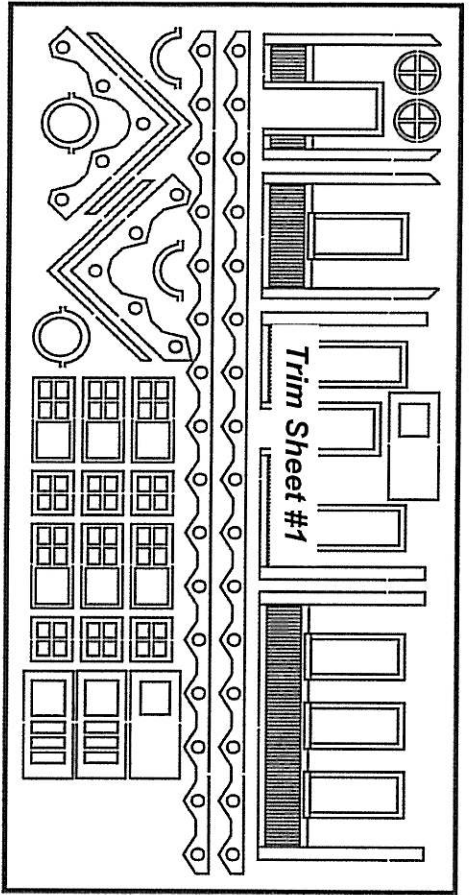

LASER-ART STRUCTURES by BRANCHLINE TRAINS

We will replace any damaged or missing parts. Please contact our customer service department at (860) 289-8296. Please be sure to reference the kit number and these part descriptions when asking for replacement parts.