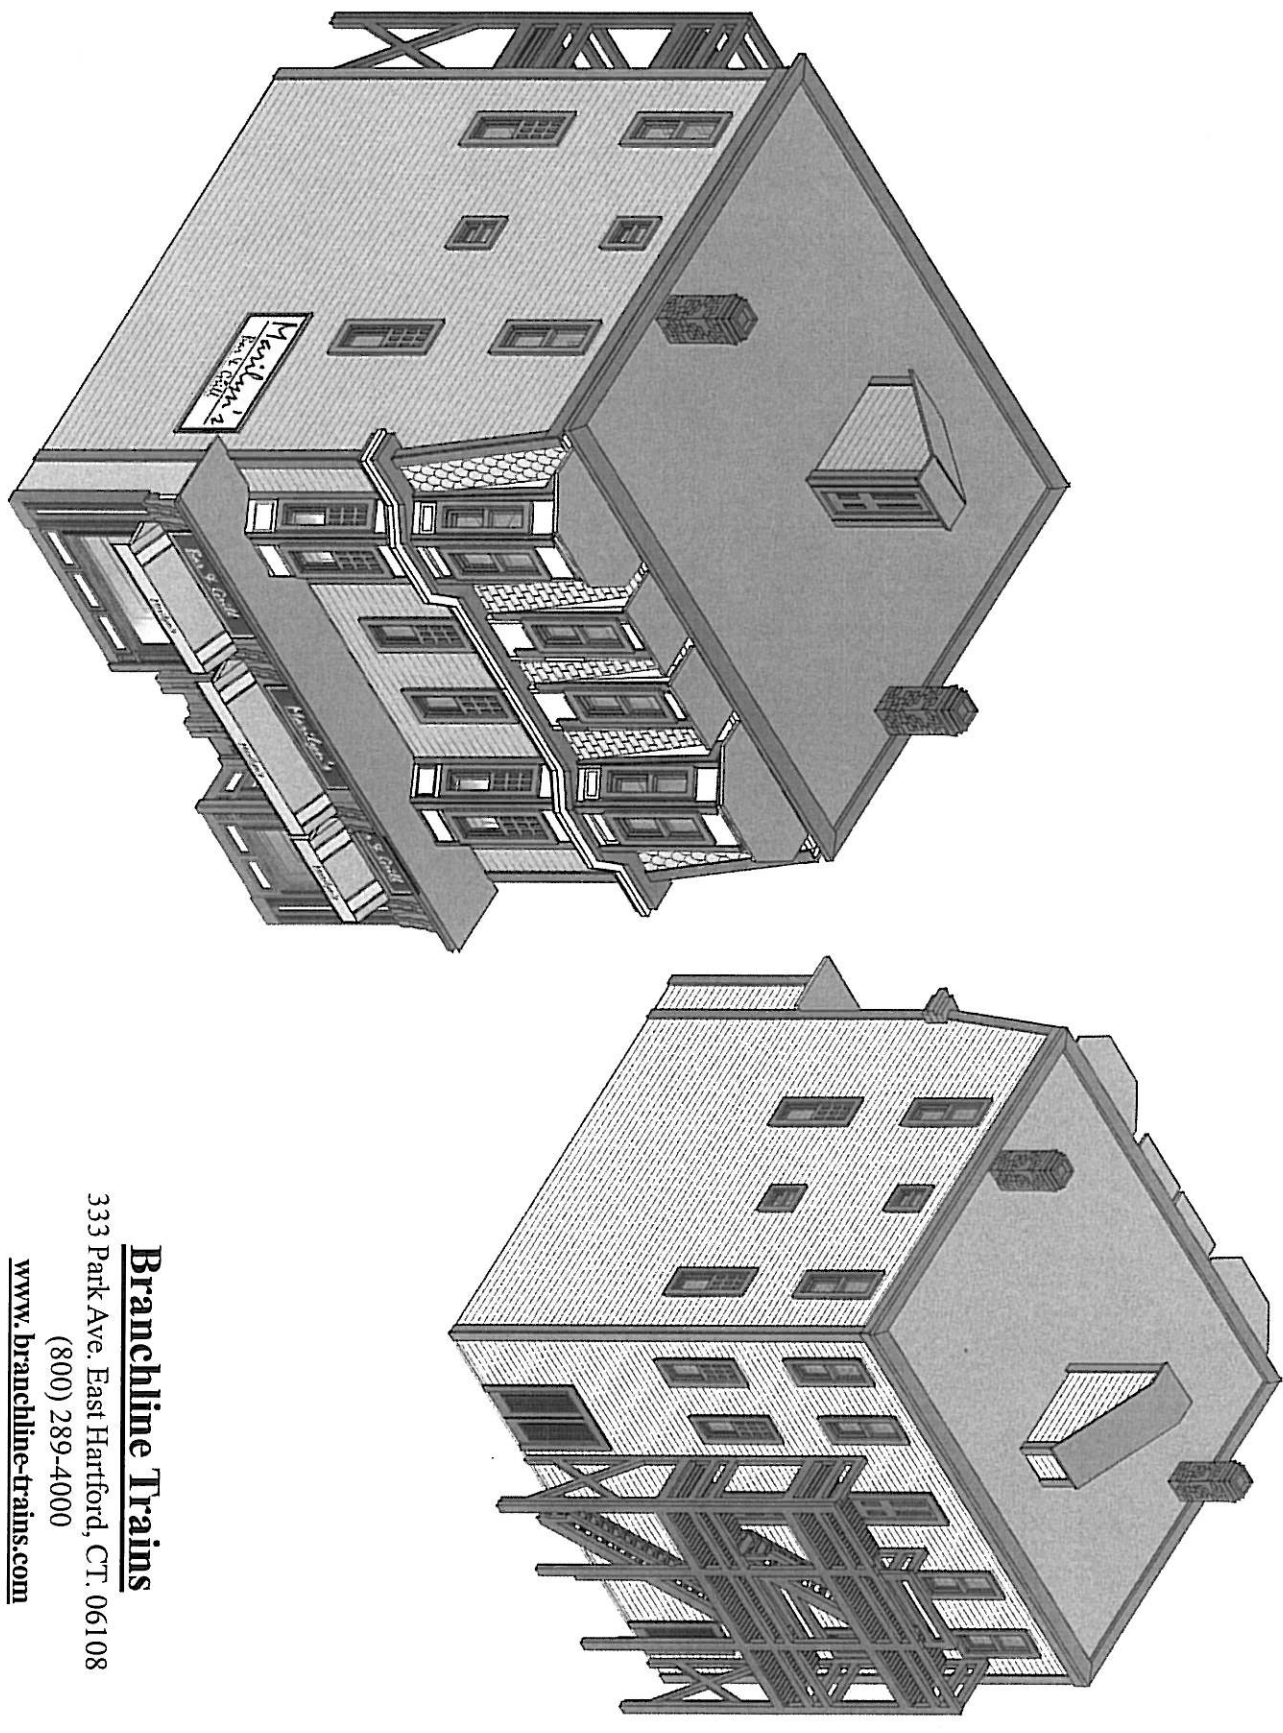

LASER-AIRT STRUCTURES by BRANCHLINE TRAINS

Branchline Trains
333 Park Ave. East Hartford, CT. 06108
(800) 289-4000
www.branchline-trains.com