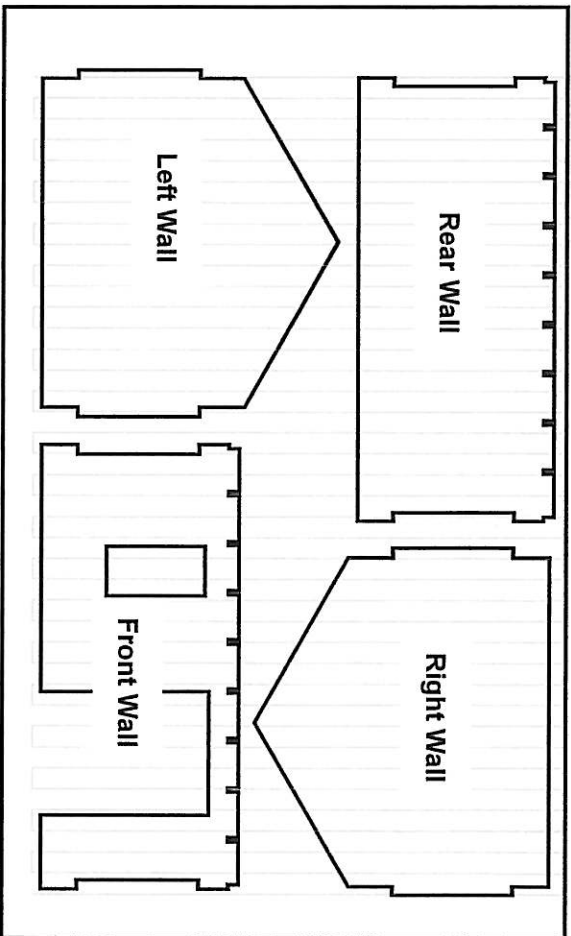

LASER-ART STRUCTURES by BRANCHLINE TRAINS

Branchline Trains
333 Park Ave. East Hartford, CT. 06108
(800) 289-4000
www.branchline-trains.com