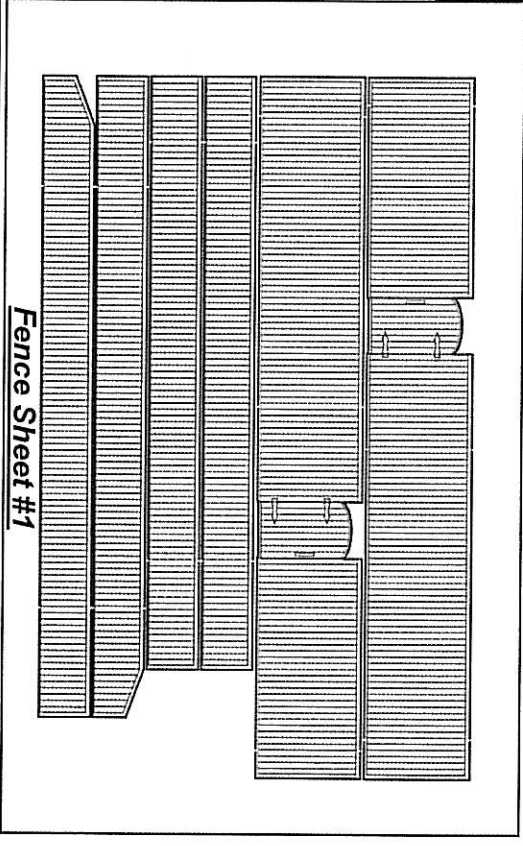

LASER-ART STRUCTURES by BRANCHLINE TRAINS

Sub Roof Panels

Roof Shingles #2

Roof Shingles #3

Roof Shingles #1

We will be happy to replace any damaged or missing parts. Please contact our customer service department at (860) 289-8296. Please be sure to reference these part descriptions when asking for replacement parts.

Stone Sheet

Fence Sheet #1

Fence Sheet #2