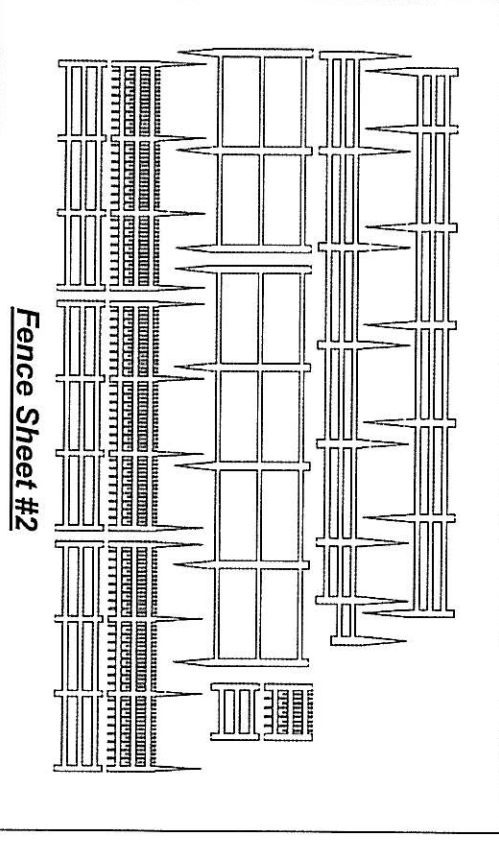

LASER-ART STRUCTURES by BRANCHLINE TRAINS

Sub Roof Panels

Roof Shingles #2

Roof Shingles #3

Roof Shingles #1

We will be happy to replace any damaged or missing parts. Please contact our customer service department at (860) 289-8296. Please be sure to reference these part descriptions when asking for replacement parts.

Stone Sheet

Fence Sheet #1

Fence Sheet #2