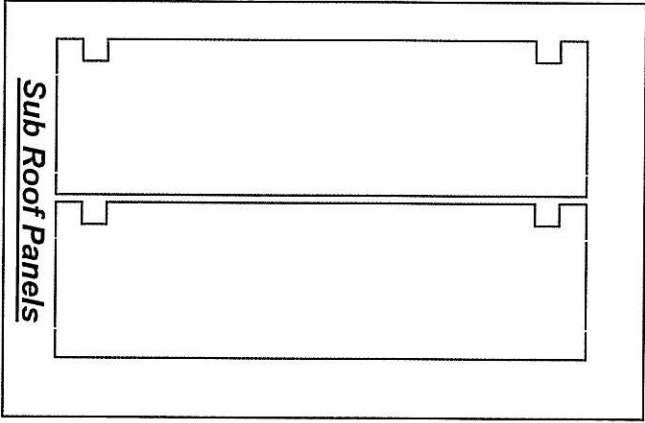

LASER-ART STRUCTURES by BRANCHLINE TRAINS

Sub Roof Panels

Roof Shingles #2

Roof Shingles #3

Roof Shingles #1

We will be happy to replace any damaged or missing parts. Please contact our customer service department at (860) 289-8296. Please be sure to reference these part descriptions when asking for replacement parts.