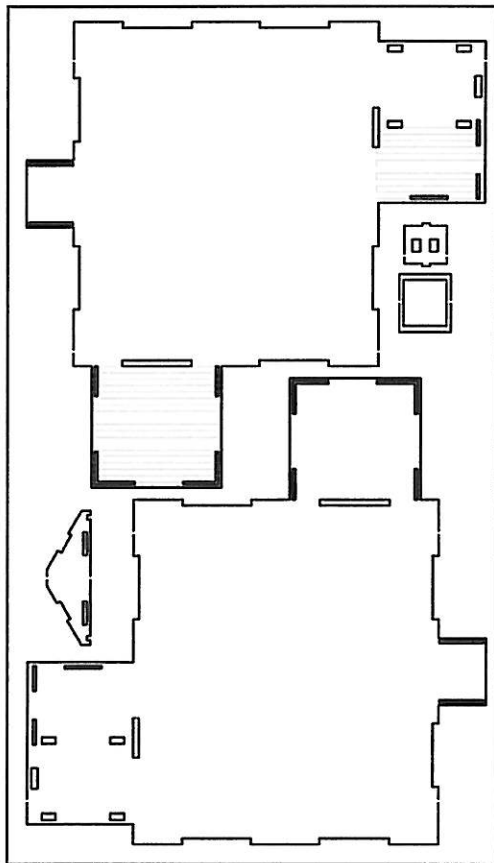

LASER-ART STRUCTURES by BRANCHLINE TRAINS

Your kit is now completed and ready for your layout. We hope you've enjoyed this kit. If you have any problems or comments, please contact us at:

Branchline Trains

333 Park Ave. East Hartford, CT. 06108

(800) 289-4000

For a full list of our products, see our web site at www.branchline-trains.com

1/64 TrimSheet

Base Sheet

Lattice TrimSheet