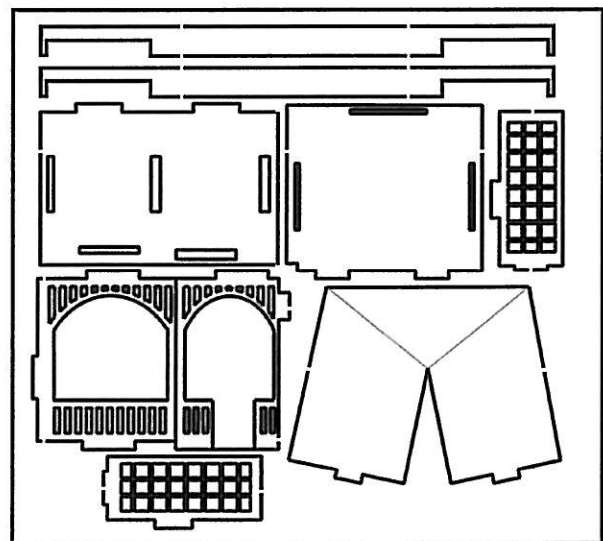

333 Park Ave. East Hartford, CT. 06108

(800) 289-4000

For a full list of our products, see our web site at www.branchline-trains.com

1/64 TrimSheet

Base Sheet

Lattice TrimSheet