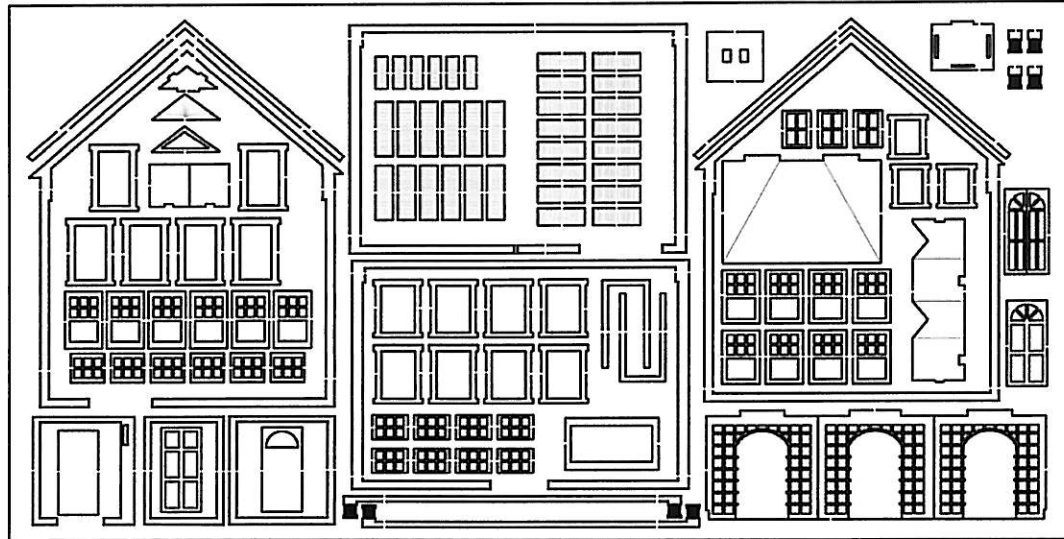

LASER-ART STRUCTURES by BRANCHLINE TRAINS

Your kit is now completed and ready for your layout. We hope you've enjoyed this kit. If you have any problems or comments, please contact us at:

Branchline Trains

333 Park Ave. East Hartford, CT. 06108

(800) 289-4000

For a full list of our products, see our web site at www.branchline-trains.com

1/64 TrimSheet

Base Sheet

Lattice TrimSheet