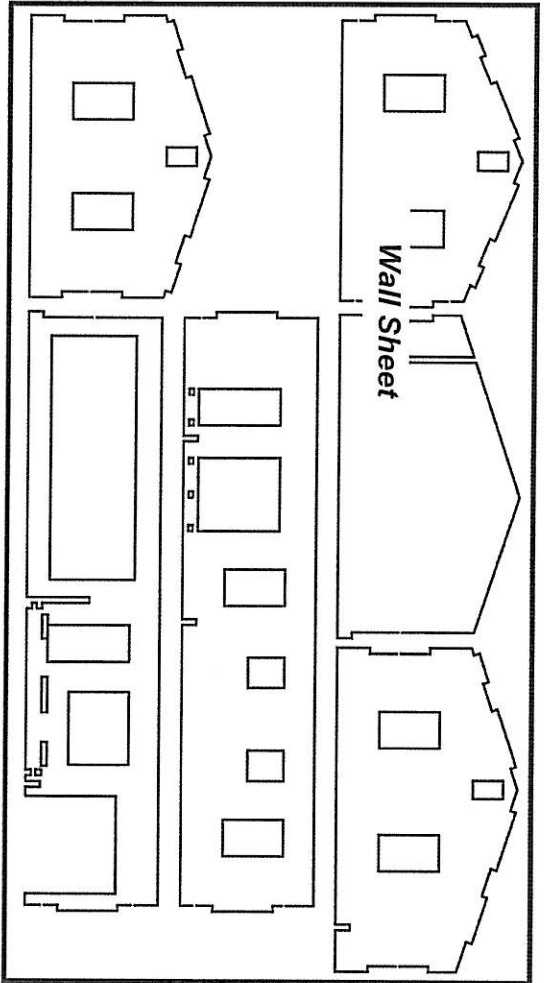

LASER-ART STRUCTURES by BRANCHLINE TRAINS

We will be happy to replace any damaged or missing parts. Please contact our customer service department at (860) 289-8296

Please be sure to reference the kit number and these part descriptions when asking for replacement parts.