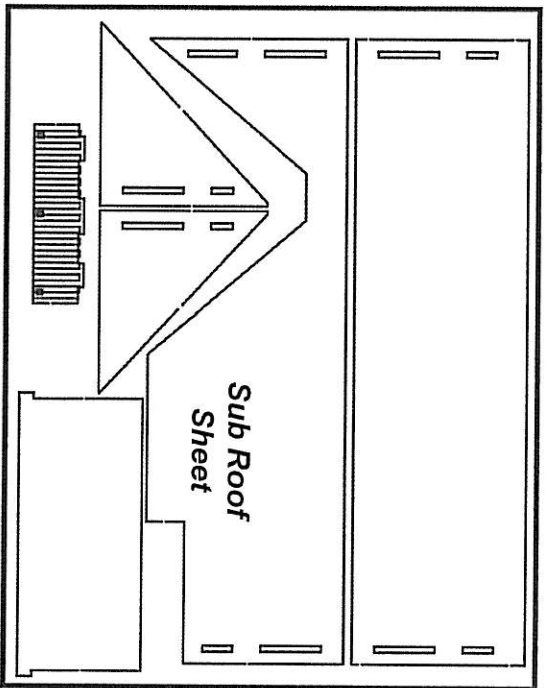

LASER-ART STRUCTURES by BRANCHLINE TRAINS

We will be happy to replace any damaged or missing parts. Please contact our customer service department at (860) 289-8296

Please be sure to reference the kit number and these part descriptions when asking for replacement parts.