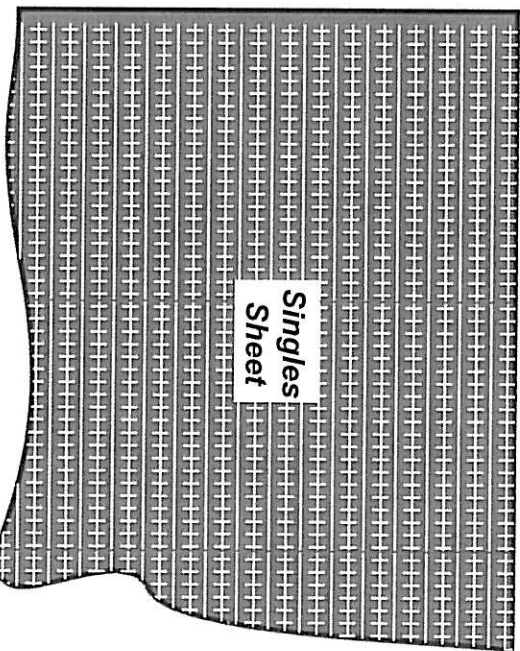

LASER-ART STRUCTURES by BRANCHLINE TRAINS

We will be happy to replace any damaged or missing parts. Please contact our customer service department at (860) 289-8296

Please be sure to reference the kit number and these part descriptions when asking for replacement parts.